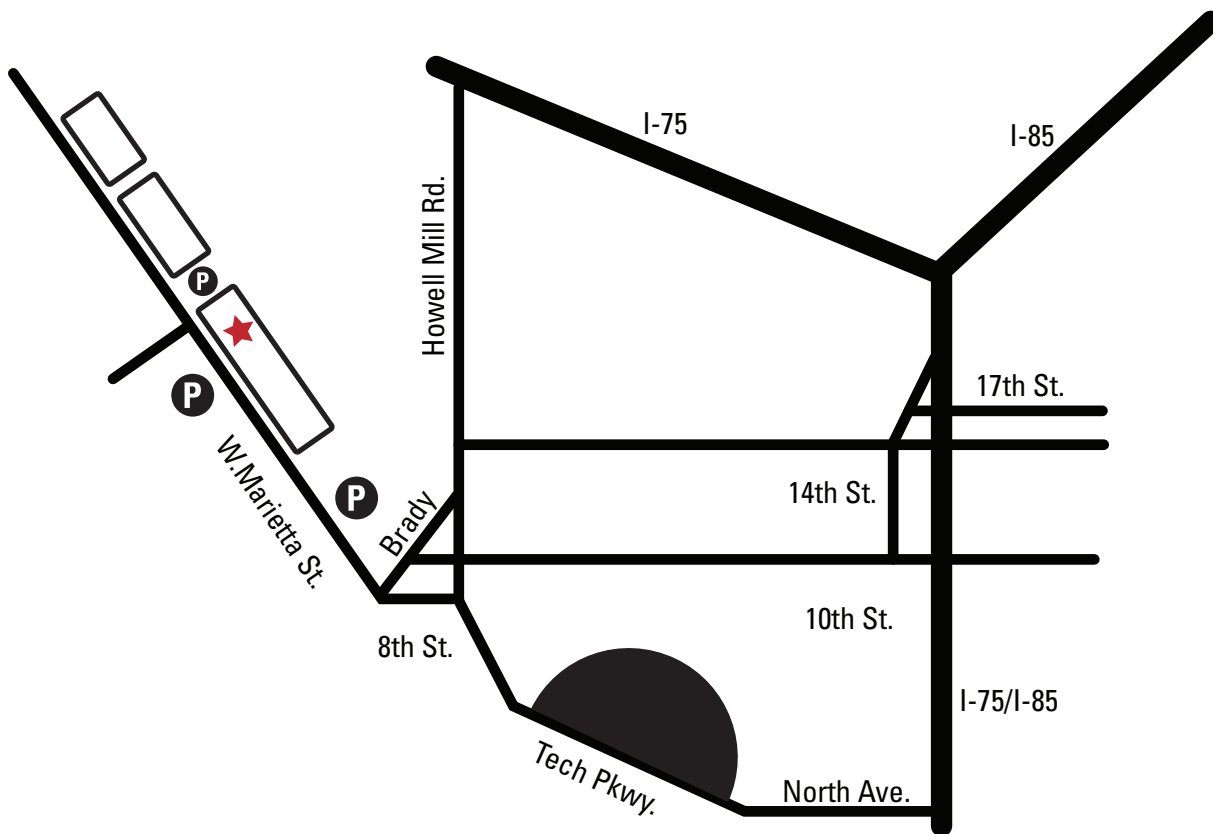

# directions

Take I-75/I-85 to 10th/14th Street exit.

Go WEST on 10th Street, away from Midtown.

At the dead end, turn LEFT on BRADY.

Turn RIGHT on W. MARIETTA STREET.

KING PLOW ART CENTER is located just over the bridge on the right.

DEARDORFF COMMUNICATIONS is at 887 W. Marietta St. in suite T-107.

**P** Parking (available in parking entrances #1, #3, and #6)

**★** Deardorff Communications